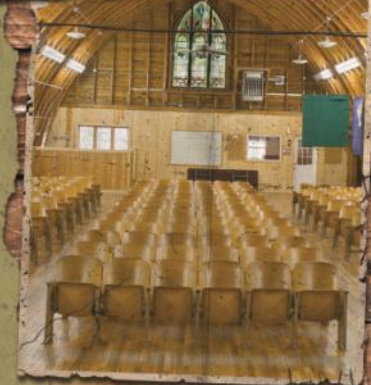

Camp JIM Rental Facility

We here at Camp JIM have a passion for serving churches, families, and other Christian groups. Our Goal is to help make your event be the best it can be for the glory of God.

There are many benefits to choosing Camp JIM to host your next retreat:

- Affordable Rates
- Modern Facilities
- Personalized Service
- Located near Brainerd, MN
- Flexible Food Service Options
  (You may even cook your own meals)

Activities

The program areas we offer for groups here at Camp JIM are:

- Game Room
- Rec Field
- Gaga Ball Pits
- Gym (3 Season)
- Disc Golf
- Mini Golf
- Paintball Course*
- Pontoons*
- Waterfront (swim area, diving dock, kayaks, canoes, and paddle boats)
- Roller Coaster Water/Ice Slide
- Broomball
- Tubing Hills
- Much more!!

*Rental Fee & 3 season only